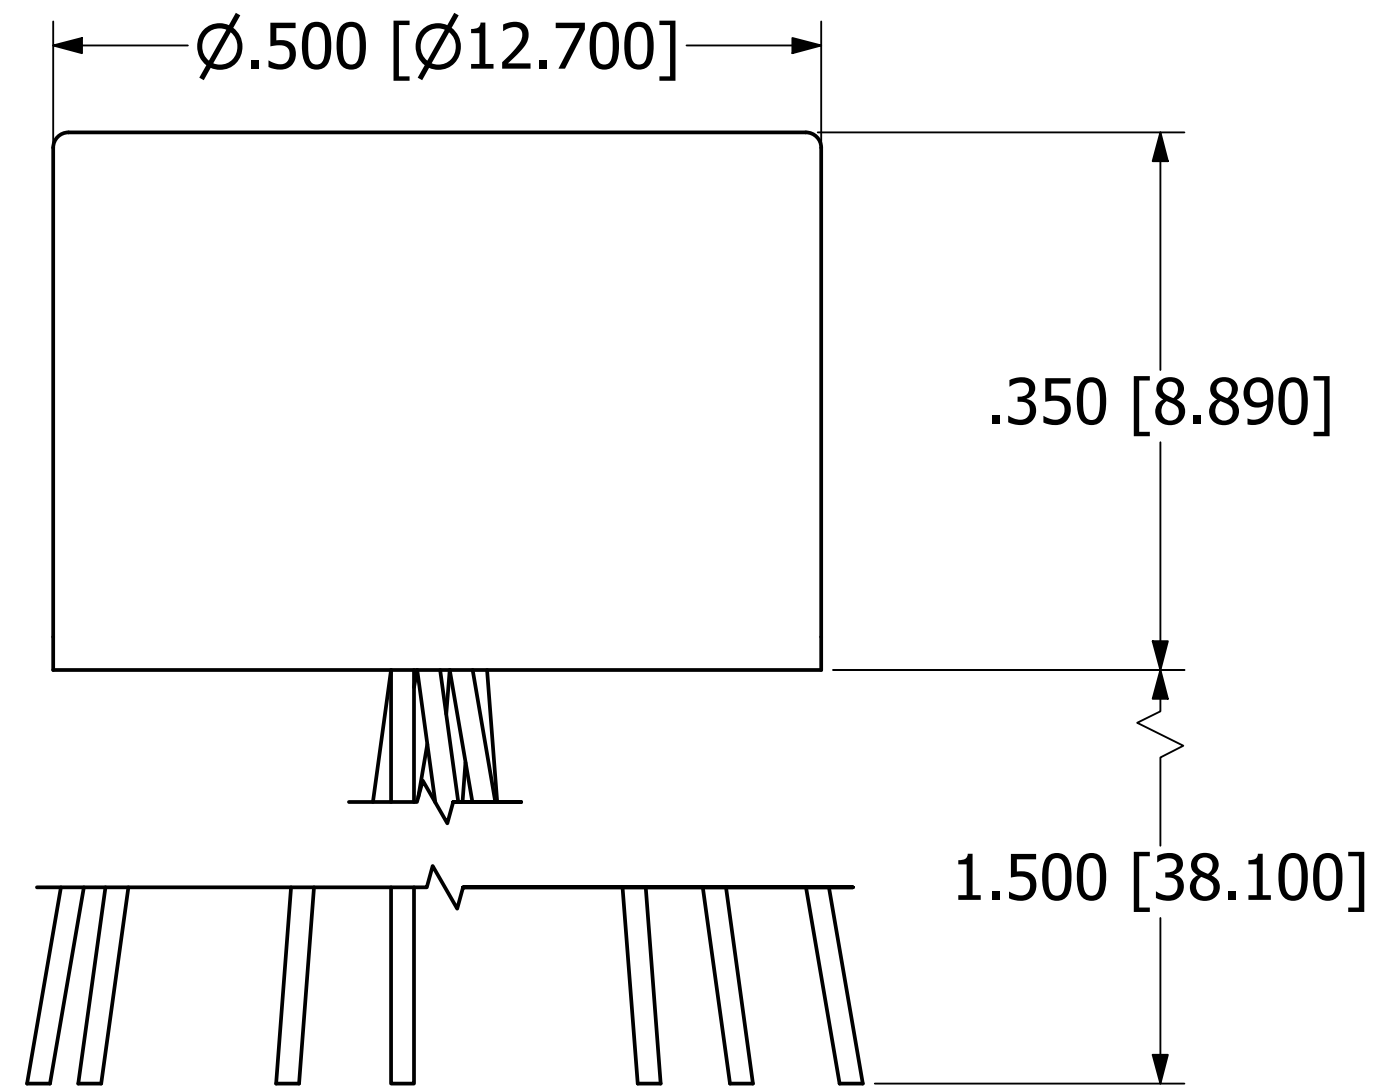

**NOTES**

a. ALL DIMENSIONS ARE IN INCHES, [ ] = MM

**TOP VIEW**

**PROPRIETARY AND CONFIDENTIAL**  
 THE INFORMATION CONTAINED IN THIS DRAWING IS THE SOLE PROPERTY OF  
 PICO ELECTRONICS INC. ANY REPRODUCTION IN PART OR AS A WHOLE WITHOUT THE WRITTEN  
 PERMISSION OF PICO ELECTRONICS INC. IS PROHIBITED

DRAWN	P.PALUCH	<b>PICO</b>	143 Sparks Ave	
CHECKED	H. VIDAURRE		Village of Pelham, NY 10803	
QA		<b>Electronics</b>		
MFG		<b>P-SERIES</b>		
APPROVED		SIZE	DWG NO	REV
REVISION DATE	06/06/2023	<b>C</b>		<b>1</b>
		SCALE NTS	www.picoelectronics.com	